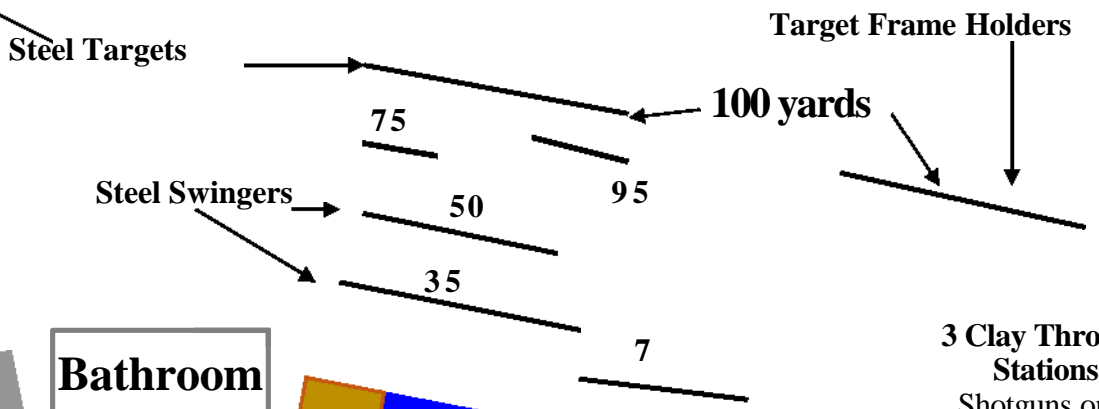

Angeles Shooting Ranges Public Facilities

3 Clay Throwing Stations
Shotguns only with Bird Shot!

Bathroom

2 Clay Throwing Stations
Shotguns only with Bird Shot! & Target Loads

Berms at 100
200 - 300 - 400
500 & 600 Yards

Rifle Benches. Only rifles and handguns over 7 1/2 inches are permitted on these benches

Brown Benches: 22LR or smaller caliber rimfire only firearms

Blue Benches: Pistol caliber Handguns & Rifles, Black Powder. B/P may only use Patched Round Ball, Pellet and BB guns are OK